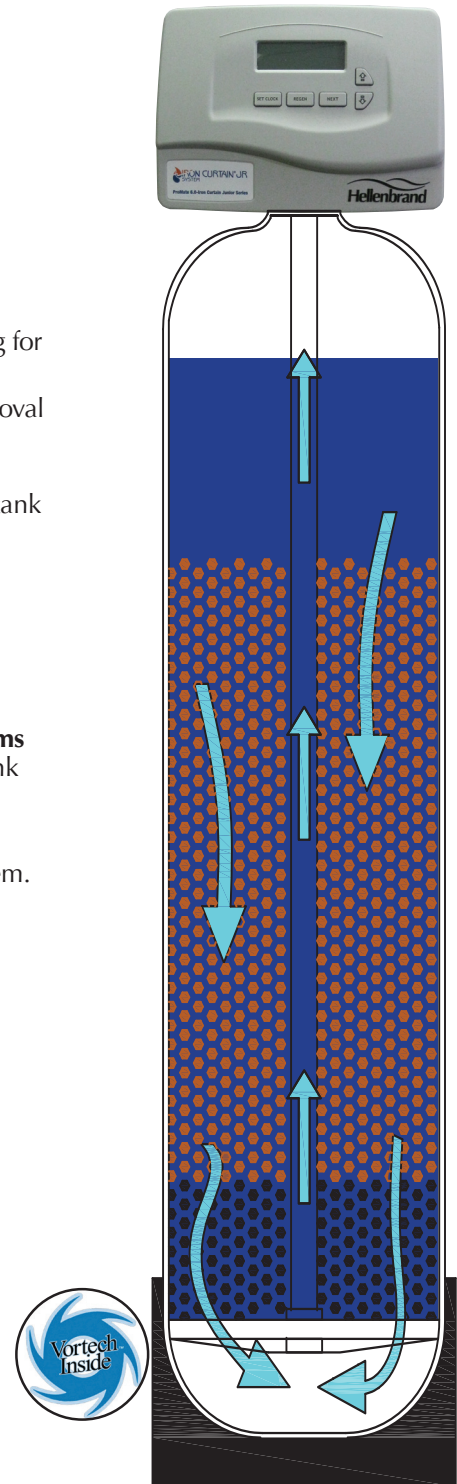

Vortech™ Distributor - Enhanced filter cleaning. Not available in all sizes.

Hellenbrand, Inc.
404 Moravian Valley Rd.
Waunakee, WI 53597
www.hellenbrand.com

Your Hellenbrand Dealer:

109543
9/11-LBRY