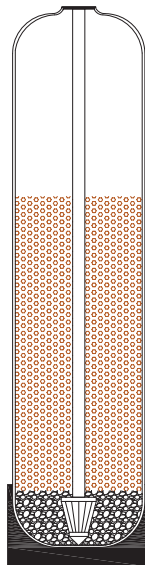

Standard Tank